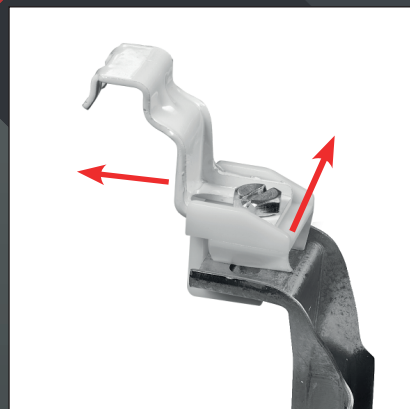

WEMEFA®

Befestigungstechnik

Universal combi bracket

For all multi-row panel radiators
without brackets and radiator ins-
tallation heights from 300 to 600 mm

Fully assembled bracket

- Snap-fit assembly head with depth and lateral adjustment
- Pre-assembled for an installation height of 600 mm, can be shortened for the remaining installation heights