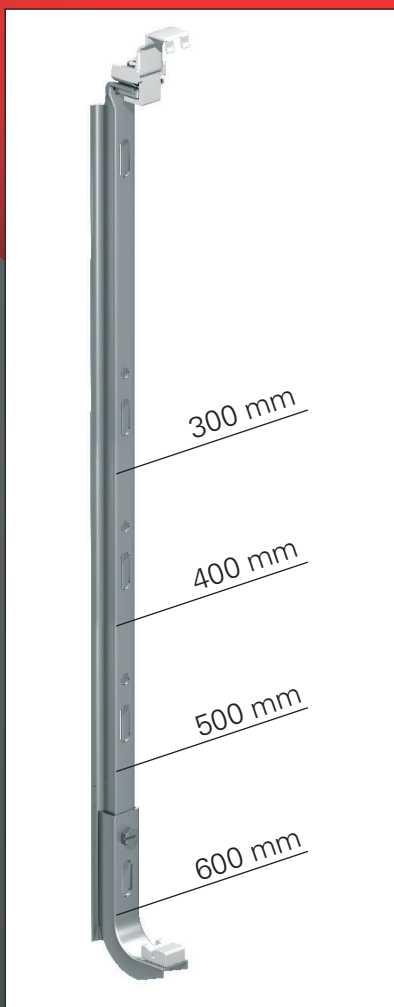

WEMEFA®

Befestigungstechnik

Universal combi bracket

For all multi-row panel radiators
without brackets and radiator ins-
tallation heights from 300 to 600 mm

Fully assembled bracket

- Snap-fit assembly head with depth and lateral adjustment
- Pre-assembled for an installation height of 600 mm, can be shortened for the remaining installation heights